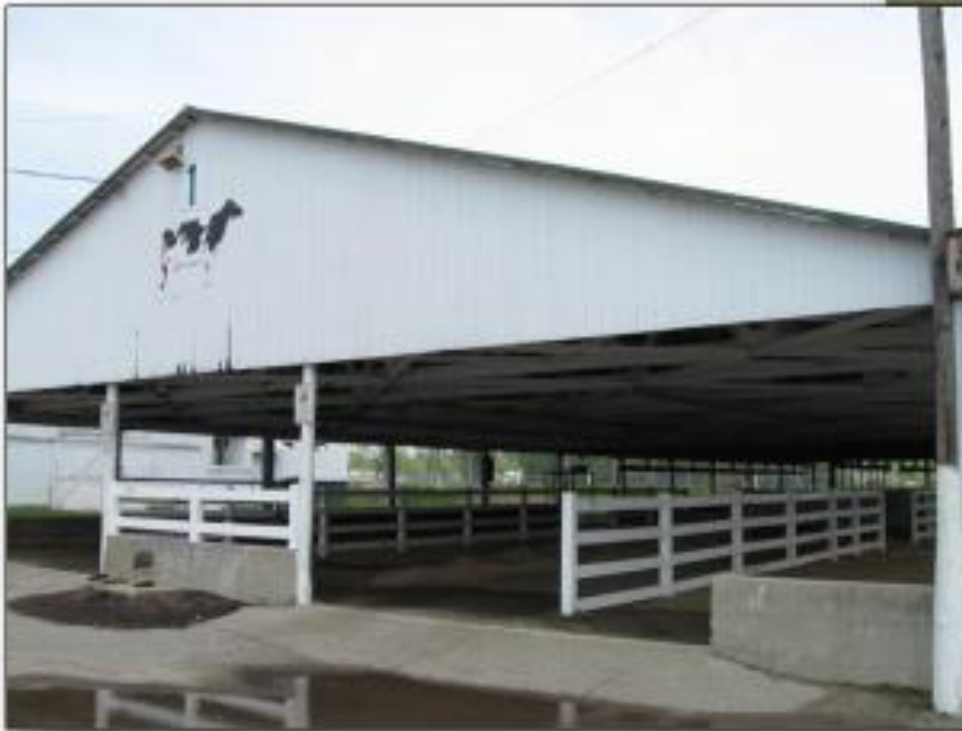

# Small Animal Show Arena

*Can be used for Livestock Shows, Meetings, Family Reunions, etc.*

*Restrooms located right beside in Bruner Arena.*

Approximately 9,960 Square Foot